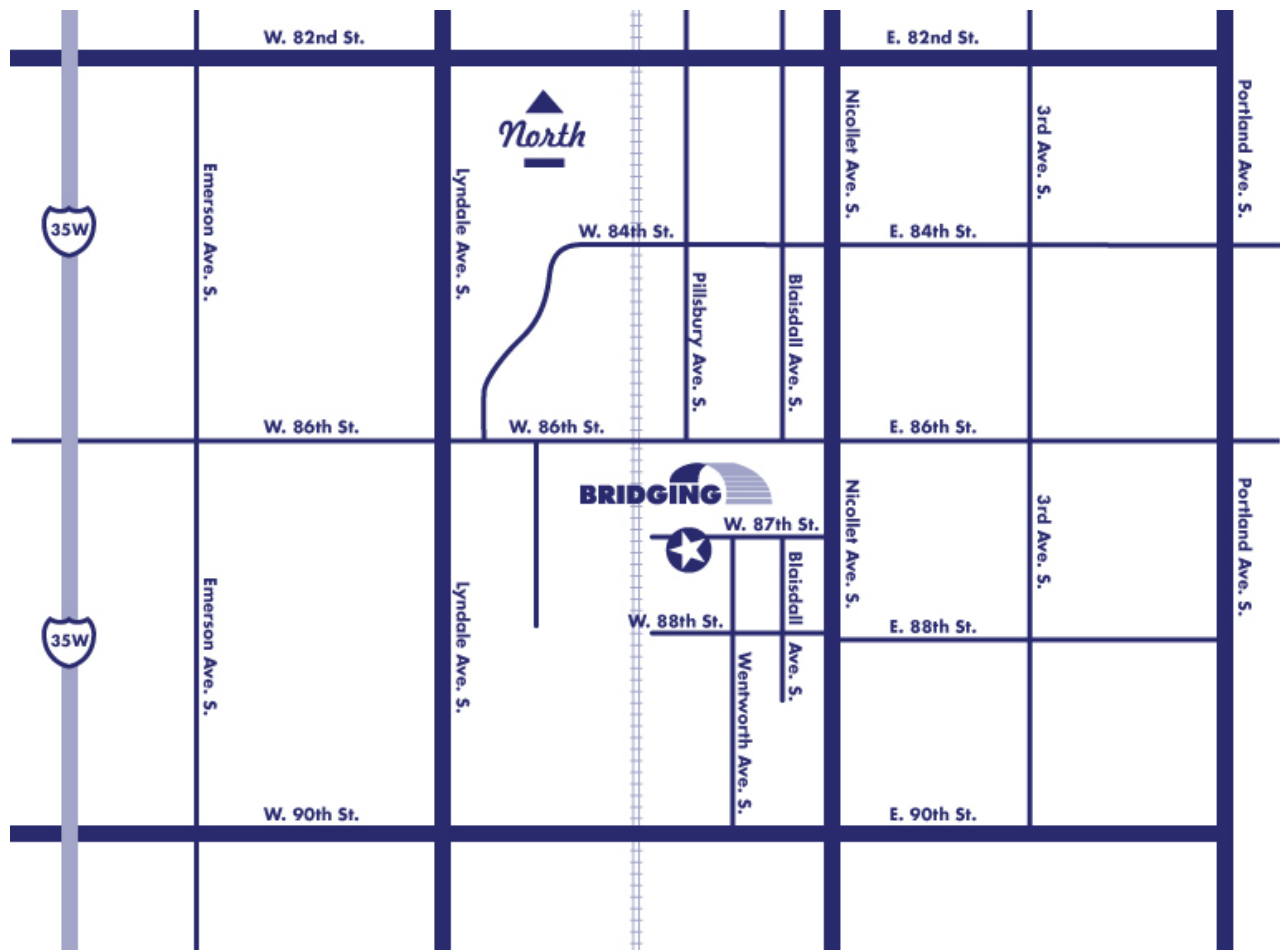

DIRECTIONS TO BLOOMINGTON WAREHOUSE

To get to Bridging-Bloomington, take Interstate 494 to Nicollet Avenue exit, go South on Nicollet approximately 10 blocks to 87th Street. Go West (right turn) on 87th 2 blocks, and Bridging is on the left at the end of the dead end street. Parking is available in our lot or along 87th street.